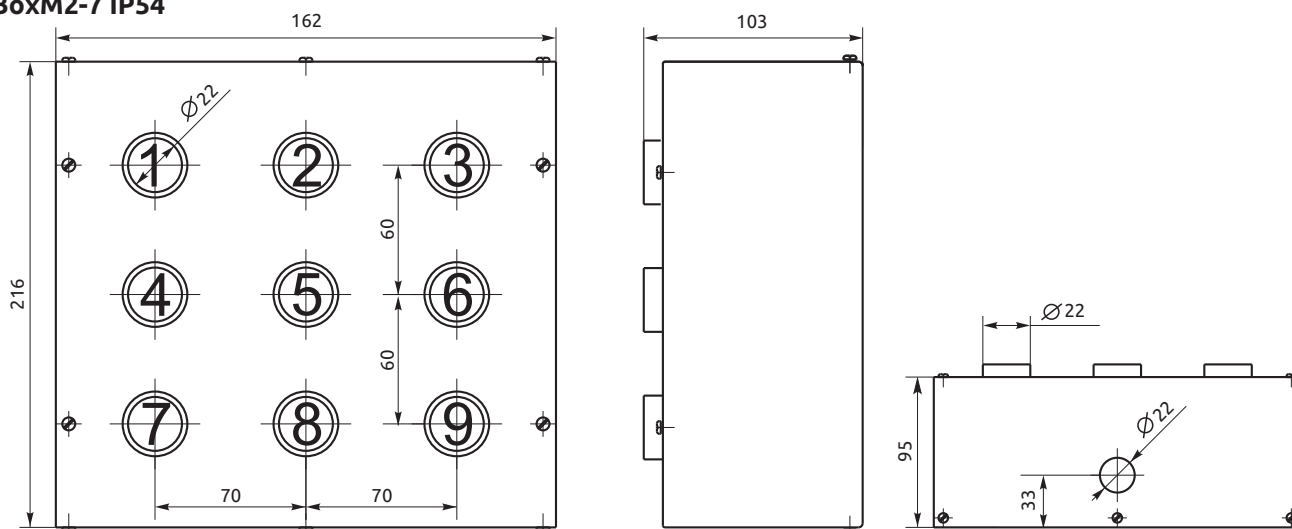

Metal push-button box
BoxM1-6 IP40
BoxM2-6 IP54

BOX

Overall and installation dimensions

Metal push-button box

BoxM1-7 IP40

BoxM2-7 IP54

Metal push-button box

BoxM1-8 IP40

BoxM2-8 IP54

BOX

Overall and installation dimensions

Metal push-button box
BoxM1-9 IP40
BoxM2-9 IP54

Metal push-button box
BoxM1-9 IP40
BoxM2-9 IP54

BOX

Push-button

plastic	Name	Order code	Number of buttons	Protection class
	Plastic push-button box BoxP2-1 yellow	BoxP2-1y	1	IP54
	Plastic push-button box BoxP1-1	BoxP1-1	1	IP40
	Plastic push-button box BoxP2-1	BoxP2-1	1	IP54
	Plastic push-button box BoxP1-2	BoxP1-2	2	IP40
	Plastic push-button box BoxP2-2	BoxP2-2	2	IP54
	Plastic push-button box BoxP1-3	BoxP1-3	3	IP40
	Plastic push-button box BoxP2-3	BoxP2-3	3	IP54
	Plastic push-button box BoxP1-4	BoxP1-4	4	IP40
	Plastic push-button box BoxP2-4	BoxP2-4	4	IP54
	Plastic push-button box BoxP1-5	BoxP1-5	5	IP40
	Plastic push-button box BoxP2-5	BoxP2-5	5	IP54
	Plastic push-button box BoxP1-6	BoxP1-6	6	IP40
	Plastic push-button box BoxP2-6	BoxP2-6	6	IP54