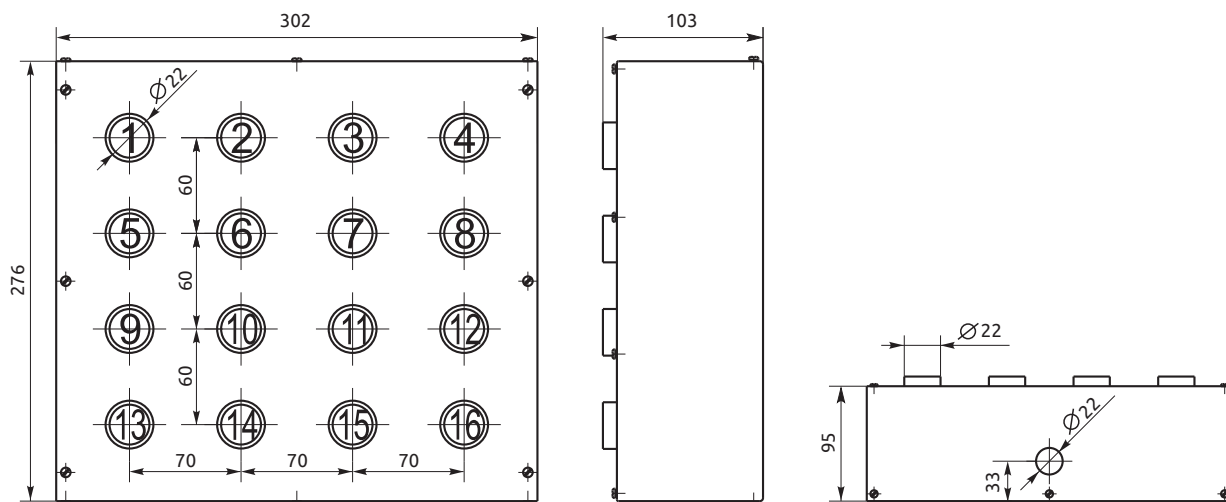

Overall and installation dimensions

Metal push-button box
BoxM1-9 IP40
BoxM2-9 IP54