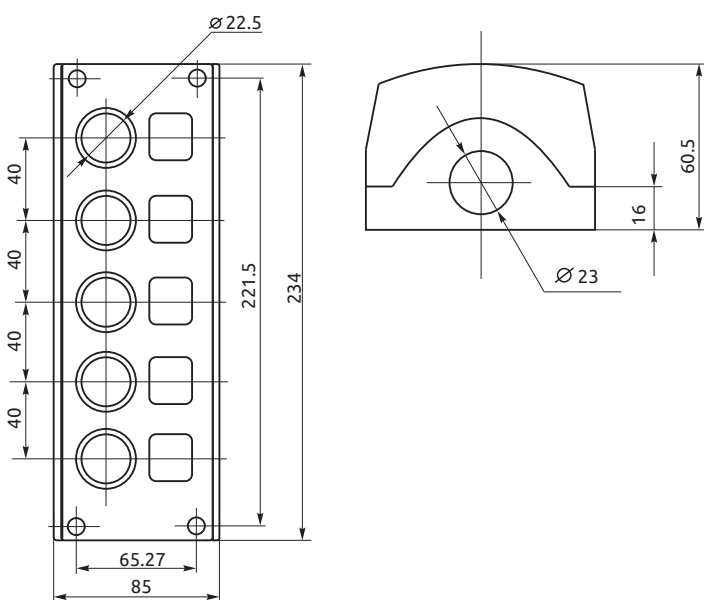

Overall and installation dimensions

Plastic push-button box
BoxP2-1 IP54 yellow
BoxP1-1 IP40
BoxP2-1 IP54

Plastic push-button box
BoxP1-2 IP40
BoxP2-2 IP54

Plastic push-button box
BoxP1-3 IP40
BoxP2-3 IP54

BOX

Overall and installation dimensions

Plastic push-button box
BoxP1-4 IP40
BoxP2-4 IP54

Plastic push-button box
BoxP1-5 IP40
BoxP2-5 IP54

Plastic push-button box
BoxP1-6 IP40
BoxP2-6 IP54

BOX

Overall and installation dimensions

Metal push-button box
BoxM1-1 IP40
BoxM2-1 IP54

Metal push-button box
BoxM1-2 IP40
BoxM2-2 IP54

Metal push-button box
BoxM1-3 IP40
BoxM2-3 IP54

BOX

Overall and installation dimensions

Metal push-button box
BoxM1-4 IP40
BoxM2-4 IP54