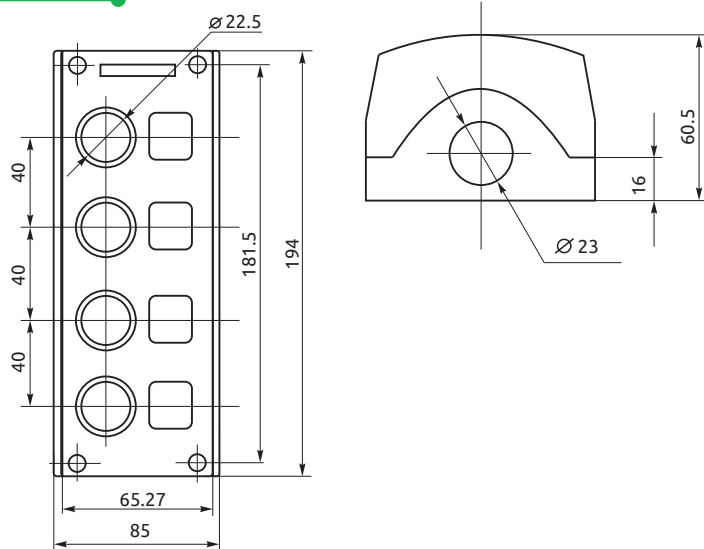

Overall and installation dimensions

Plastic push-button box
BoxP2-1 IP54 yellow
BoxP1-1 IP40
BoxP2-1 IP54

Plastic push-button box
BoxP1-2 IP40
BoxP2-2 IP54

Plastic push-button box
BoxP1-3 IP40
BoxP2-3 IP54

BOX

Overall and installation dimensions

Plastic push-button box
BoxP1-4 IP40
BoxP2-4 IP54

Plastic push-button box
BoxP1-5 IP40
BoxP2-5 IP54

Plastic push-button box
BoxP1-6 IP40
BoxP2-6 IP54

BOX

Overall and installation dimensions

Metal push-button box
BoxM1-1 IP40
BoxM2-1 IP54

Metal push-button box
BoxM1-2 IP40
BoxM2-2 IP54

Metal push-button box
BoxM1-3 IP40
BoxM2-3 IP54

BOX

Overall and installation dimensions

Metal push-button box
BoxM1-4 IP40
BoxM2-4 IP54