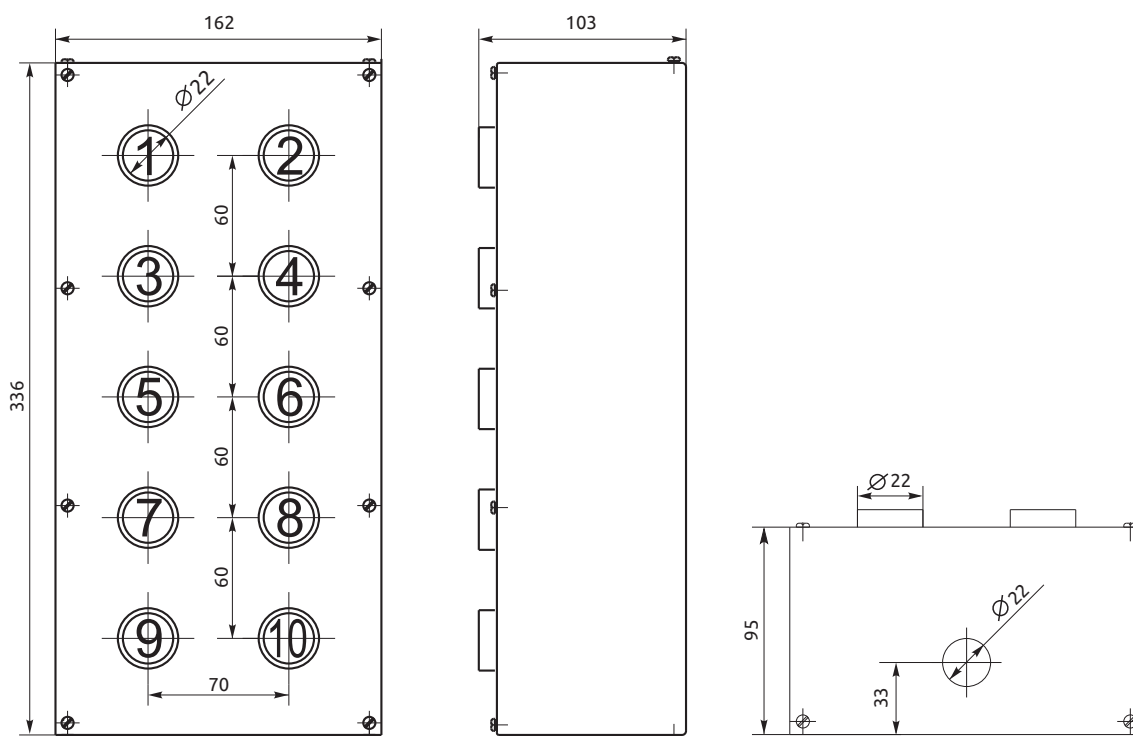

Metal push-button box
BoxM1-1 IP40
BoxM2-1 IP54

Metal push-button box
BoxM1-2 IP40
BoxM2-2 IP54

Metal push-button box
BoxM1-3 IP40
BoxM2-3 IP54

BOX

Overall and installation dimensions

Metal push-button box
BoxM1-4 IP40
BoxM2-4 IP54

Metal push-button box
BoxM1-6 IP40
BoxM2-6 IP54

BOX

Overall and installation dimensions

Metal push-button box

BoxM1-7 IP40

BoxM2-7 IP54

Metal push-button box

BoxM1-8 IP40

BoxM2-8 IP54

BOX

Overall and installation dimensions

Metal push-button box
BoxM1-9 IP40
BoxM2-9 IP54

Metal push-button box
BoxM1-9 IP40
BoxM2-9 IP54

BOX

Push-button

plastic	Name	Order code	Number of buttons	Protection class
	Plastic push-button box BoxP2-1 yellow	BoxP2-1y	1	IP54
	Plastic push-button box BoxP1-1	BoxP1-1	1	IP40
	Plastic push-button box BoxP2-1	BoxP2-1	1	IP54
	Plastic push-button box BoxP1-2	BoxP1-2	2	IP40
	Plastic push-button box BoxP2-2	BoxP2-2	2	IP54
	Plastic push-button box BoxP1-3	BoxP1-3	3	IP40
	Plastic push-button box BoxP2-3	BoxP2-3	3	IP54
	Plastic push-button box BoxP1-4	BoxP1-4	4	IP40
	Plastic push-button box BoxP2-4	BoxP2-4	4	IP54
	Plastic push-button box BoxP1-5	BoxP1-5	5	IP40
	Plastic push-button box BoxP2-5	BoxP2-5	5	IP54
	Plastic push-button box BoxP1-6	BoxP1-6	6	IP40
	Plastic push-button box BoxP2-6	BoxP2-6	6	IP54