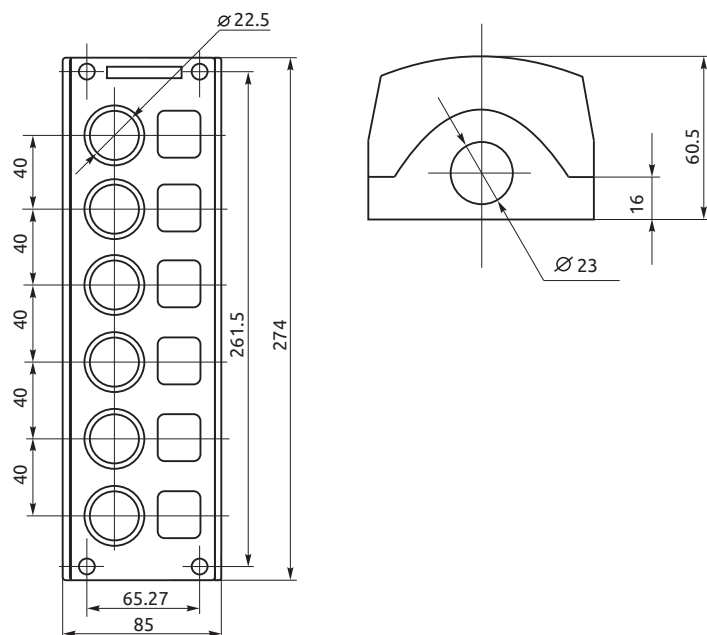

Overall and installation dimensions

Plastic push-button box
BoxP2-1 IP54 yellow
BoxP1-1 IP40
BoxP2-1 IP54

Plastic push-button box
BoxP1-2 IP40
BoxP2-2 IP54

Plastic push-button box
BoxP1-3 IP40
BoxP2-3 IP54

BOX

Overall and installation dimensions

Plastic push-button box
BoxP1-4 IP40
BoxP2-4 IP54

Plastic push-button box
BoxP1-5 IP40
BoxP2-5 IP54

Plastic push-button box
BoxP1-6 IP40
BoxP2-6 IP54

BOX

Overall and installation dimensions

Metal push-button box
BoxM1-1 IP40
BoxM2-1 IP54

Metal push-button box
BoxM1-2 IP40
BoxM2-2 IP54

Metal push-button box
BoxM1-3 IP40
BoxM2-3 IP54

BOX

Overall and installation dimensions

Metal push-button box
BoxM1-4 IP40
BoxM2-4 IP54

Metal push-button box
BoxM1-6 IP40
BoxM2-6 IP54

BOX

Overall and installation dimensions

Metal push-button box

BoxM1-7 IP40

BoxM2-7 IP54

Metal push-button box

BoxM1-8 IP40