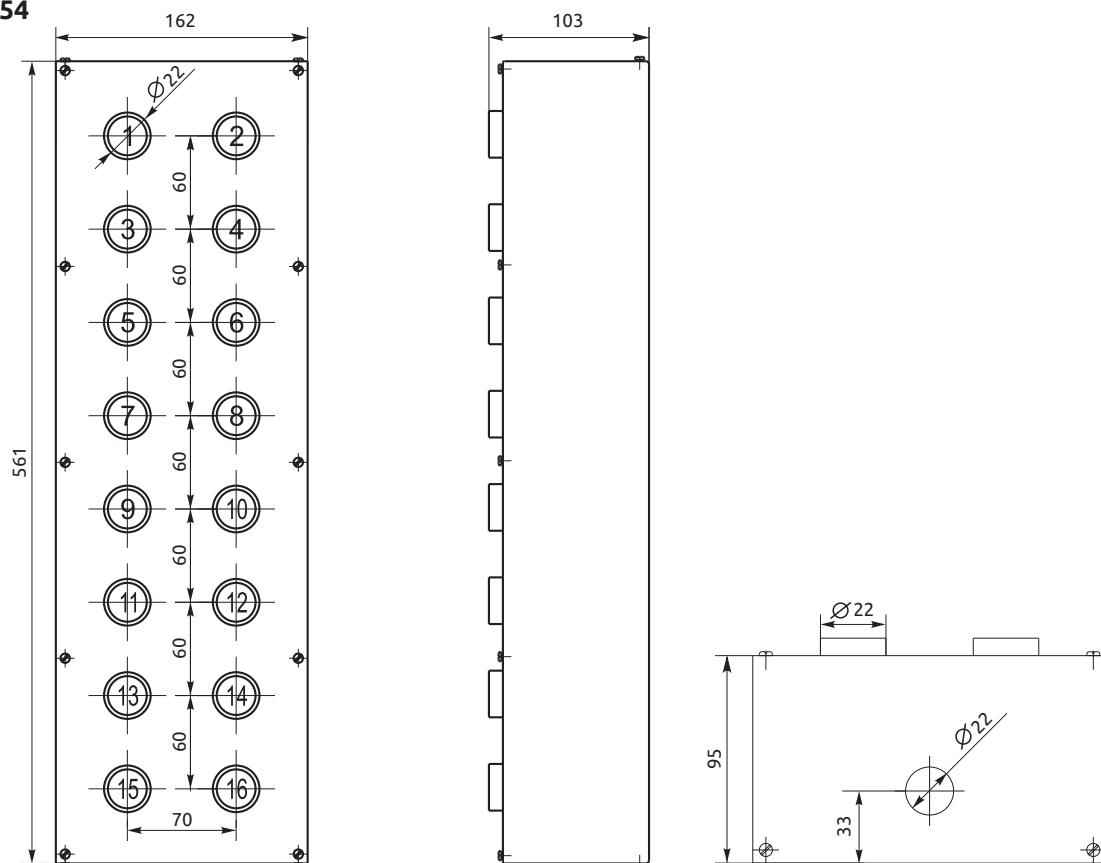

Metal push-button box
BoxM1-1 IP40
BoxM2-1 IP54

Metal push-button box
BoxM1-2 IP40
BoxM2-2 IP54

Metal push-button box
BoxM1-3 IP40
BoxM2-3 IP54

BOX

Overall and installation dimensions

Metal push-button box
BoxM1-4 IP40
BoxM2-4 IP54

Metal push-button box
BoxM1-6 IP40
BoxM2-6 IP54

BOX

Overall and installation dimensions

Metal push-button box

BoxM1-7 IP40

BoxM2-7 IP54

Metal push-button box

BoxM1-8 IP40

BoxM2-8 IP54

BOX

Overall and installation dimensions

Metal push-button box
BoxM1-9 IP40
BoxM2-9 IP54

Metal push-button box
BoxM1-9 IP40
BoxM2-9 IP54

BOX

Push-button

plastic	Name	Order code	Number of buttons	Protection class
	Plastic push-button box BoxP2-1 yellow	BoxP2-1y	1	IP54
	Plastic push-button box BoxP1-1	BoxP1-1	1	IP40
	Plastic push-button box BoxP2-1	BoxP2-1	1	IP54
	Plastic push-button box BoxP1-2	BoxP1-2	2	IP40
	Plastic push-button box BoxP2-2	BoxP2-2	2	IP54
	Plastic push-button box BoxP1-3	BoxP1-3	3	IP40
	Plastic push-button box BoxP2-3	BoxP2-3	3	IP54
	Plastic push-button box BoxP1-4	BoxP1-4	4	IP40
	Plastic push-button box BoxP2-4	BoxP2-4	4	IP54
	Plastic push-button box BoxP1-5	BoxP1-5	5	IP40
	Plastic push-button box BoxP2-5	BoxP2-5	5	IP54
	Plastic push-button box BoxP1-6	BoxP1-6	6	IP40
	Plastic push-button box BoxP2-6	BoxP2-6	6	IP54